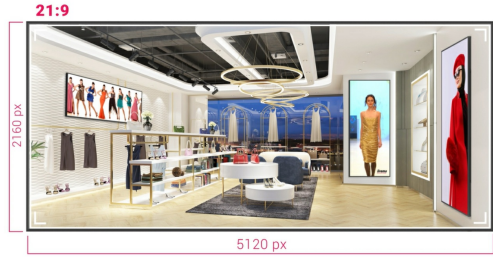

LFD - SIGNAGE DISPLAYS**INFORMATION**

105" Professional 5KUW Display for specialised 21:9 panoramic commercial signage

Experience a true 21:9 Panoramic Ultra-Wide view for all your content with the jaw dropping 105" displays of iiyama. This super sleek thin bezel design display shows vibrant and larger than life imagery and videos using 5KUW resolution to make the difference.

Whether installed in mission critical control room facilities or vibrant digital signage for high end retail spaces, this iiyama 105" large format display offers businesses an easy and effective solution to help capture their audience's attention. Designed to perform in continual, around the clock environments, the LH10551UWS-B1AG can be installed and utilised in landscape and portrait orientation to create the most stimulating imagery in any space.

Flexible Orientation

The ability to position the displays in landscape or portrait orientation means you can make the most of any space and bring your messaging, advertisements, videos and safety information to your audience.

5K - 11 Mega Pixels

Experience stunning visuals on this IPS panel with 5KUW resolution (5120x2160), offering crisp and clear images for a truly immersive viewing experience.

USB-C Connection

Delivers the latest in video, audio and Touch signal, all through one port.