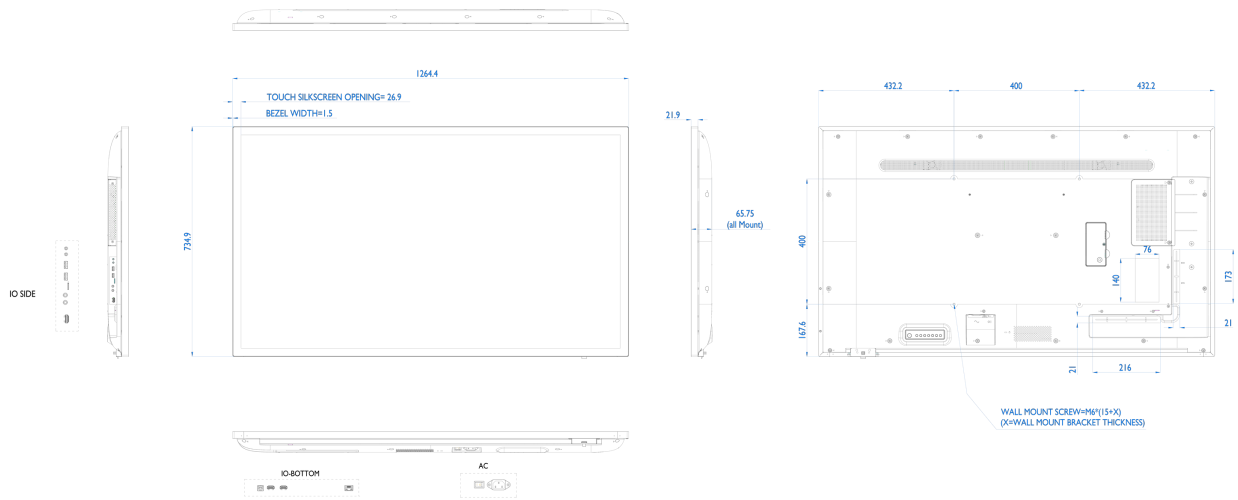

PROLITE T5562AS-B1

Version: 2.0

Release date: 2022/05/04

All trademarks and registered trademarks acknowledged. E & O E. Specification subject to change without notice. All LCD's comply with ISO-9241-307:2008 in connection with pixel defects.

© IIYAMA CORPORATION. ALL RIGHTS RESERVED