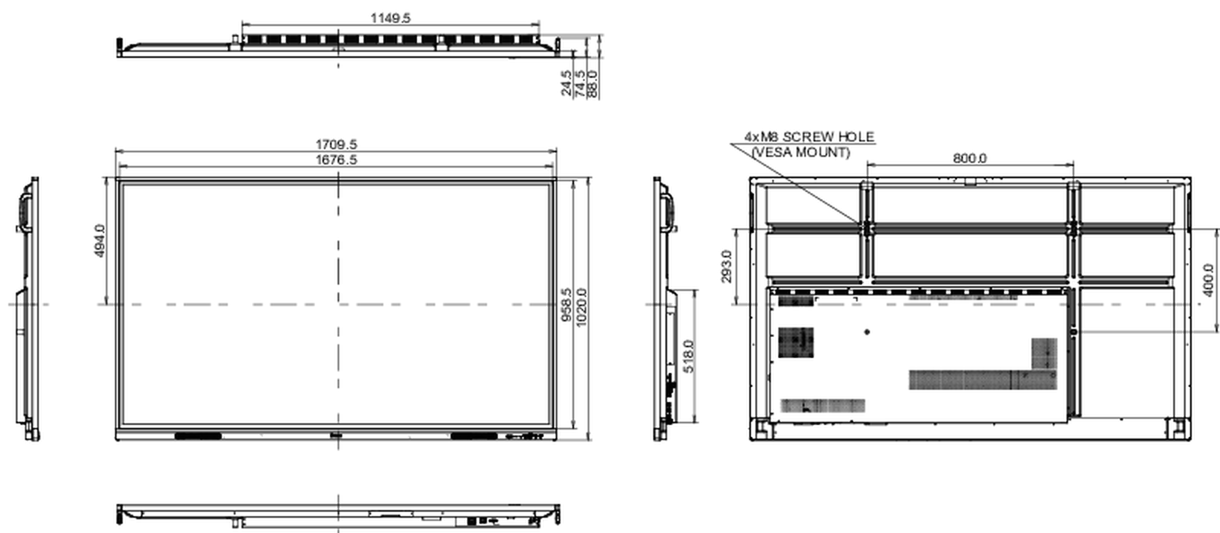

## 10 DIMENSIONS / WEIGHT

<b>Product dimensions W x H x D</b>	1709.5 x 1020 x 88mm
<b>Box dimensions W x H x D</b>	1863 x 1140 x 225mm
<b>Weight (without box)</b>	47.3kg
<b>Weight (with box)</b>	60.6kg
<b>EAN code</b>	4948570123704