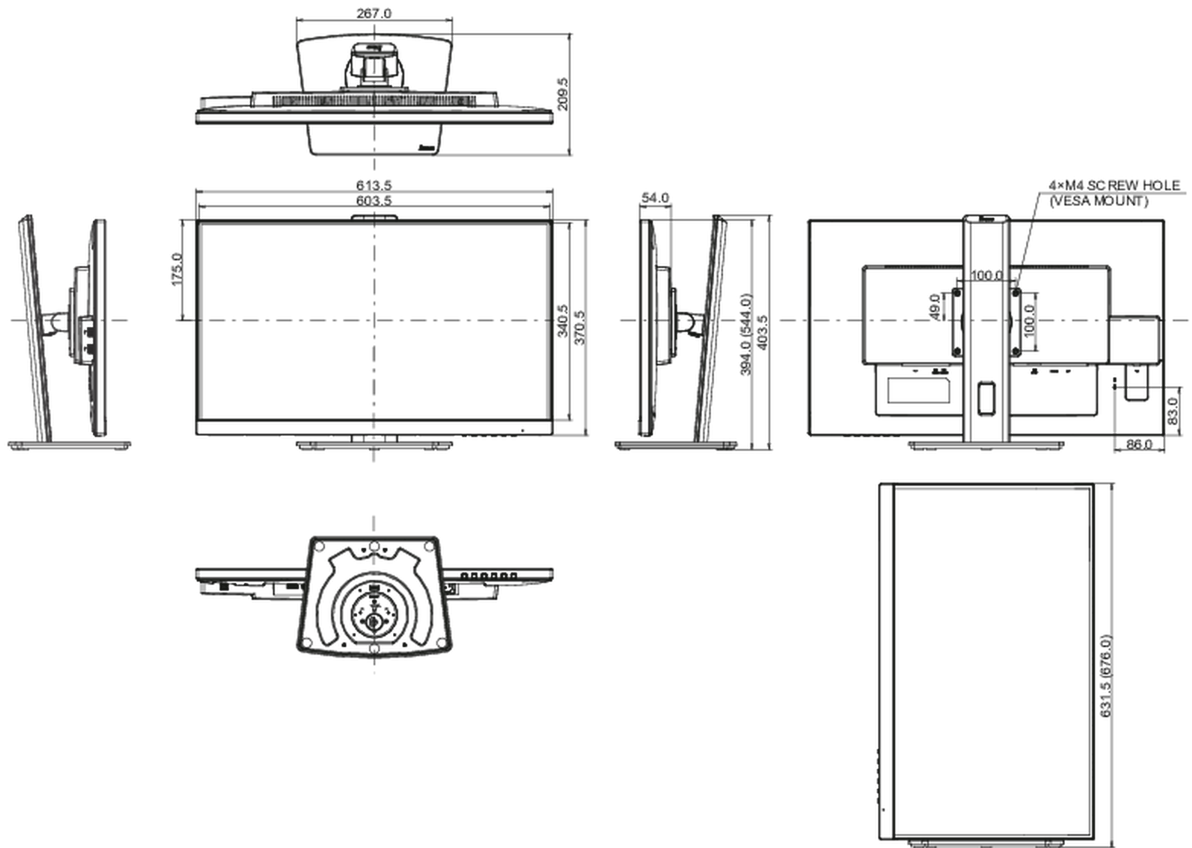

04 MECHANICAL

Display position adjustments	height, swivel, tilt, pivot (rotation both sides)
Height adjustment	150mm
Rotation (PIVOT function)	90°
Swivel stand	90°; 45° left; 45° right
Tilt angle	23° up; 5° down

VESA mounting	100 x 100mm
Cable management system	yes

05 ACCESSORIES INCLUDED

Cables	power, USB, HDMI, DP
Other	quick start guide, safety guide

06 POWER MANAGEMENT

Power supply unit	internal
Power supply	AC 100 - 240V, 50/60Hz
Power usage	25W typical, 0.5W stand by, 0.3W off mode

08 DIMENSIONS / WEIGHT

Product dimensions W x H x D	613.5 x 394 (544) x 209.5mm
Weight (without box)	6.7kg
EAN code	4948570121656

All trademarks and registered trademarks acknowledged. E & O E. Specification subject to change without notice. All LCD's comply with ISO-9241-307:2008 in connection with pixel defects.