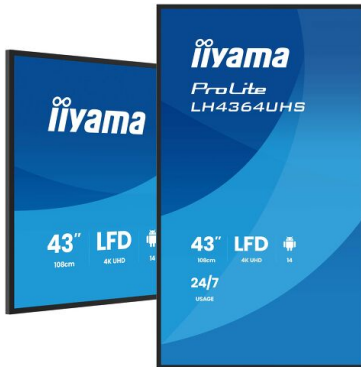

**LFD - SIGNAGE DISPLAYS****INFORMATION**

## 43" 4K UHD Most powerful professional digital signage display with advanced control and connectivity options

The ProLite LH4364UHS-B1AG is a 43" 4K UHD digital signage powerhouse designed to elevate your business's visual communication. With Android 14 OS, [iiSignage<sup>2</sup>](#) (CMS), [iiControl](#) (DMS), and [iiShare](#) (Wireless Presentation), managing content is effortless. It's WiFi enabled for remote content delivery and offers reliable 24/7 operation. Perfect for retail, corporate, hospitality, or restaurant settings, this display ensures a captivating audience experience with its versatile design and high brightness.