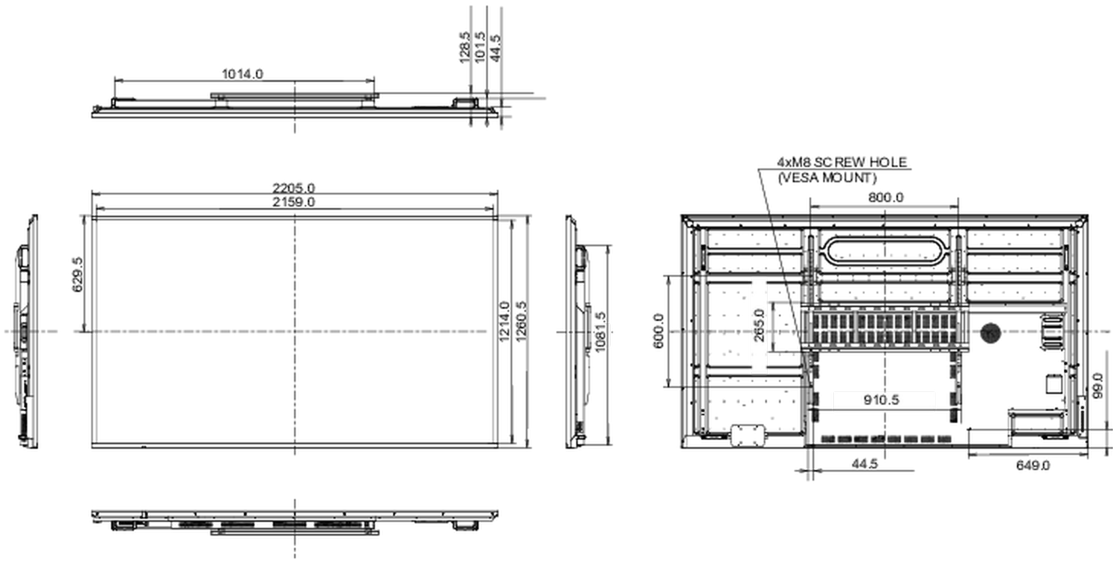

09 DIMENSIONS / WEIGHT

| | |
|-------------------------------------|---------------------------|
| Product dimensions W x H x D | 2204.9 x 101.7 x 1260.4mm |
| Box dimensions W x H x D | 2525 x 435 x 1750mm |
| Weight (without box) | 77.8kg |
| EAN code | 4948570123438 |