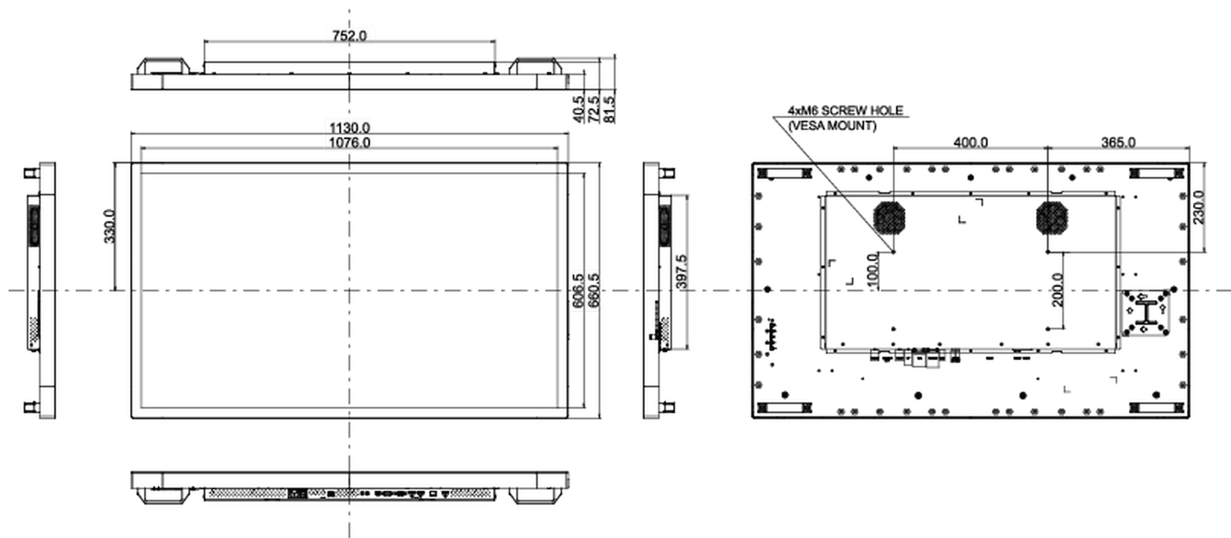

| | |
|------------------------------|-----------------------|
| Product dimensions W x H x D | 1130 x 660.5 x 72.5mm |
| Box dimensions W x H x D | 1280 x 835 x 245mm |
| Weight (without box) | 31kg |
| Weight (with box) | 36.7kg |
| EAN code | 4948570118052 |