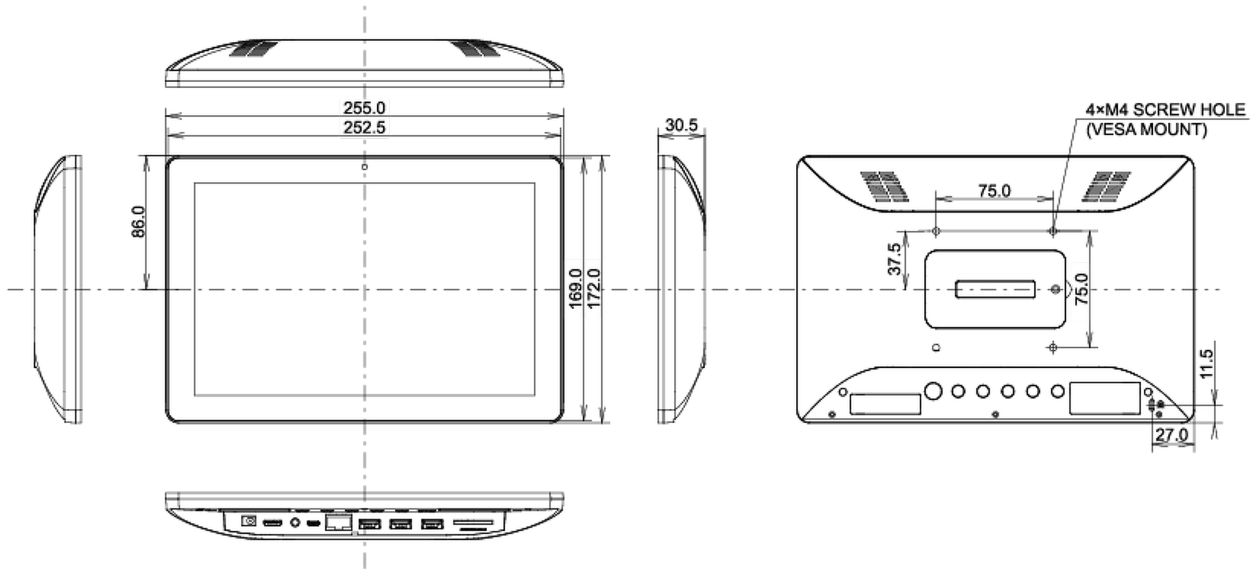

## 10 DIMENSIONS / WEIGHT

**Product dimensions W x H x D** 255 x 172 x 30.5mm

**Box dimensions W x H x D** 398 x 223 x 68mm

**Weight (without box)** 0.8kg

**Weight (with box)** 1.36kg

**EAN code** 4948570117116