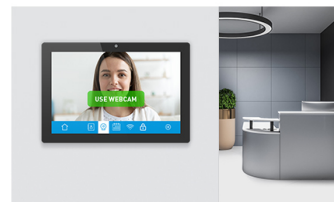

Built-in webcam, microphone & speakers

Making the screen a perfect solution for semi or fully automated reception solutions allowing businesses to track and manage visitor traffic at the front desk lobby without compromising on the safety and security of your staff, visitors and company assets.